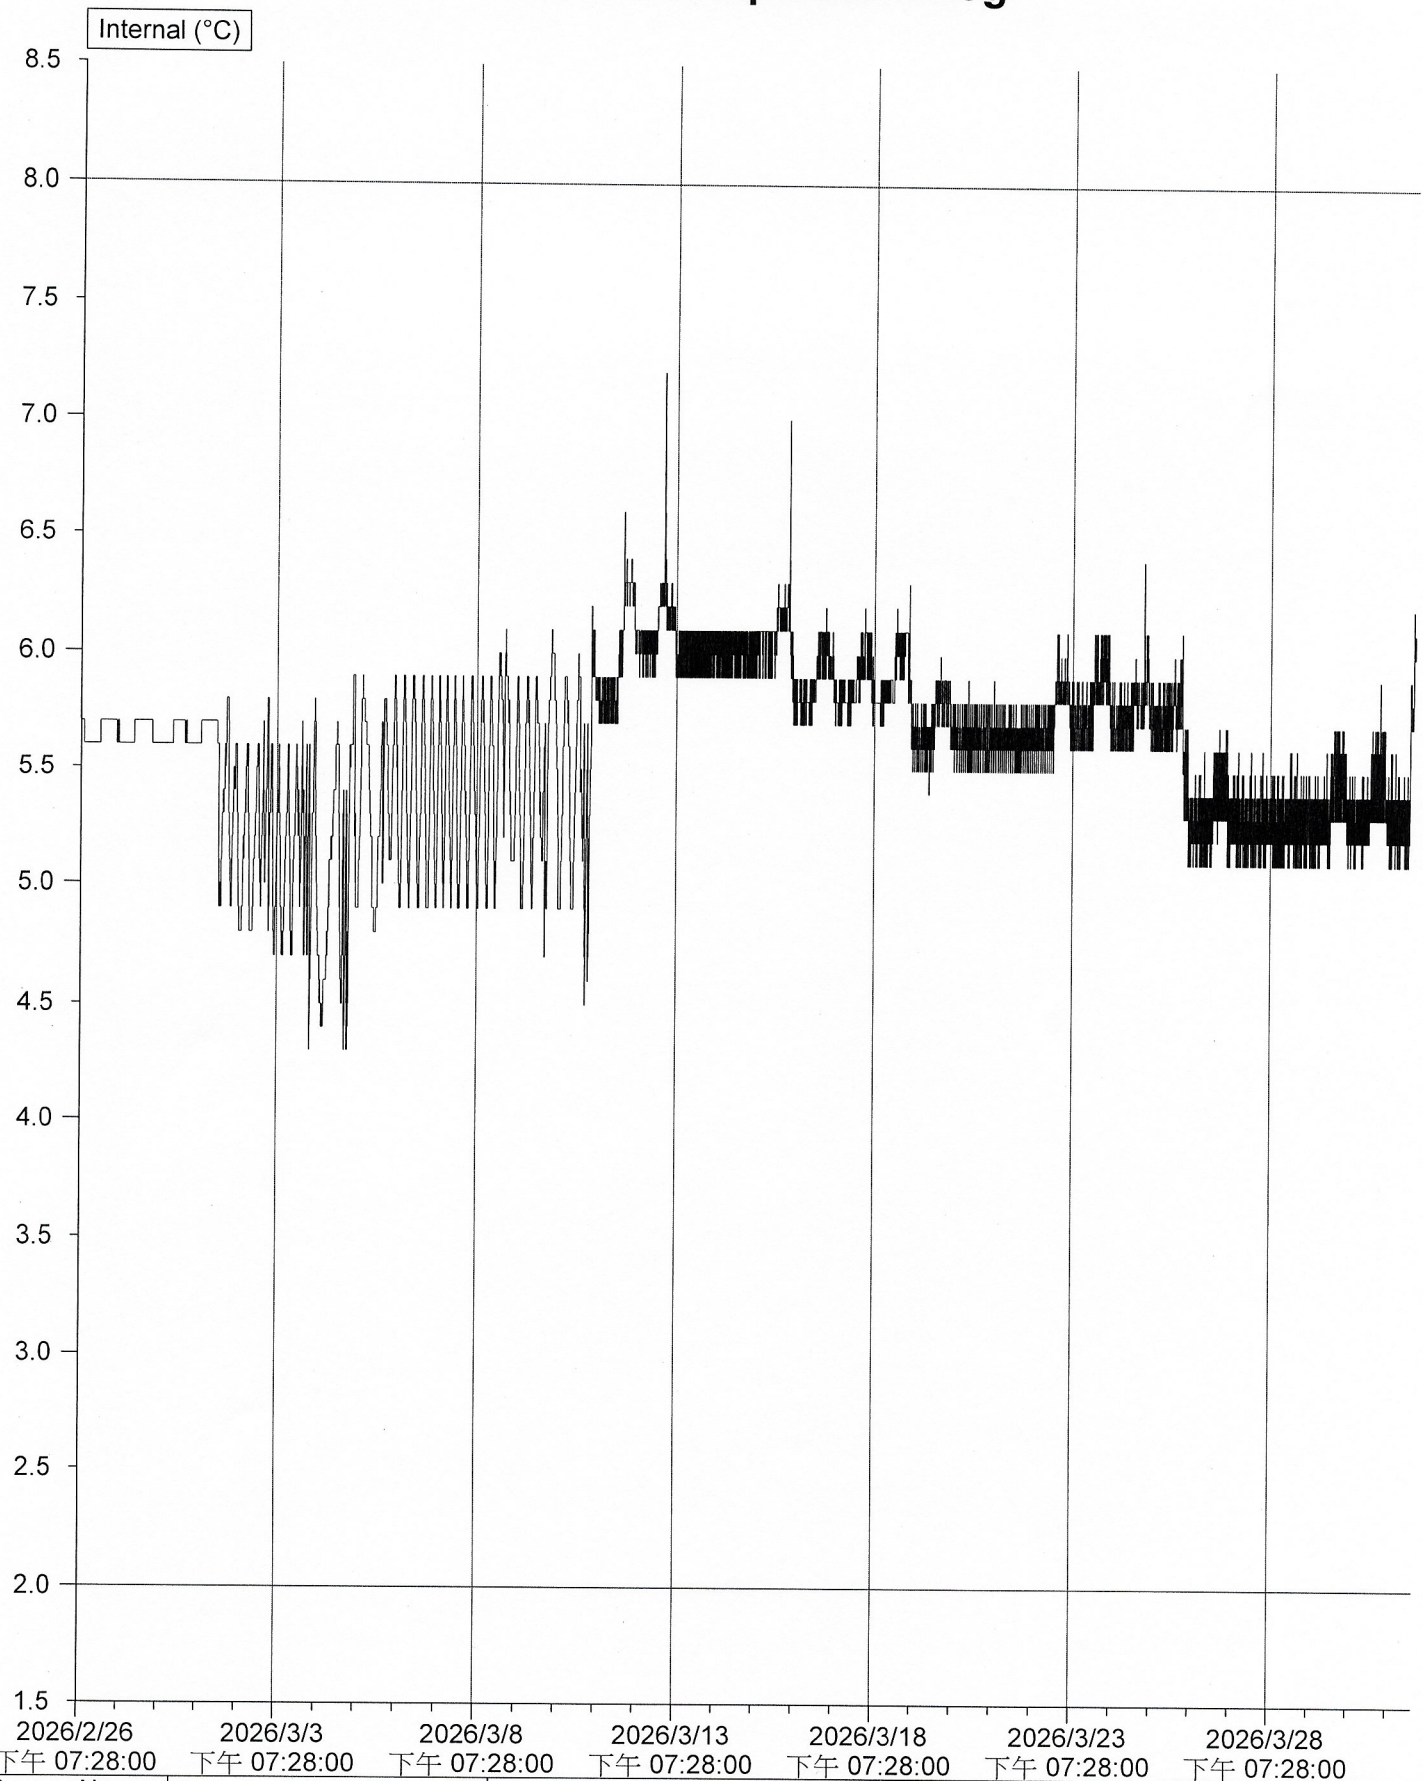

# TCVGH Temperature Log

Sensor Name	Internal
Legend	
Description	PHCL-C008
Serial Number	1931-0083
Product Code	EI-IN-D-32-L
Start	2026/2/26 下午 07:28:00
Finish	2026/4/1 上午 11:08:00
Sensor Range	-40.5 to 70.4 °C
Specification	2.0 to 8.0 °C
Average	5.6 °C
Highest	7.2 °C
Lowest	4.3 °C