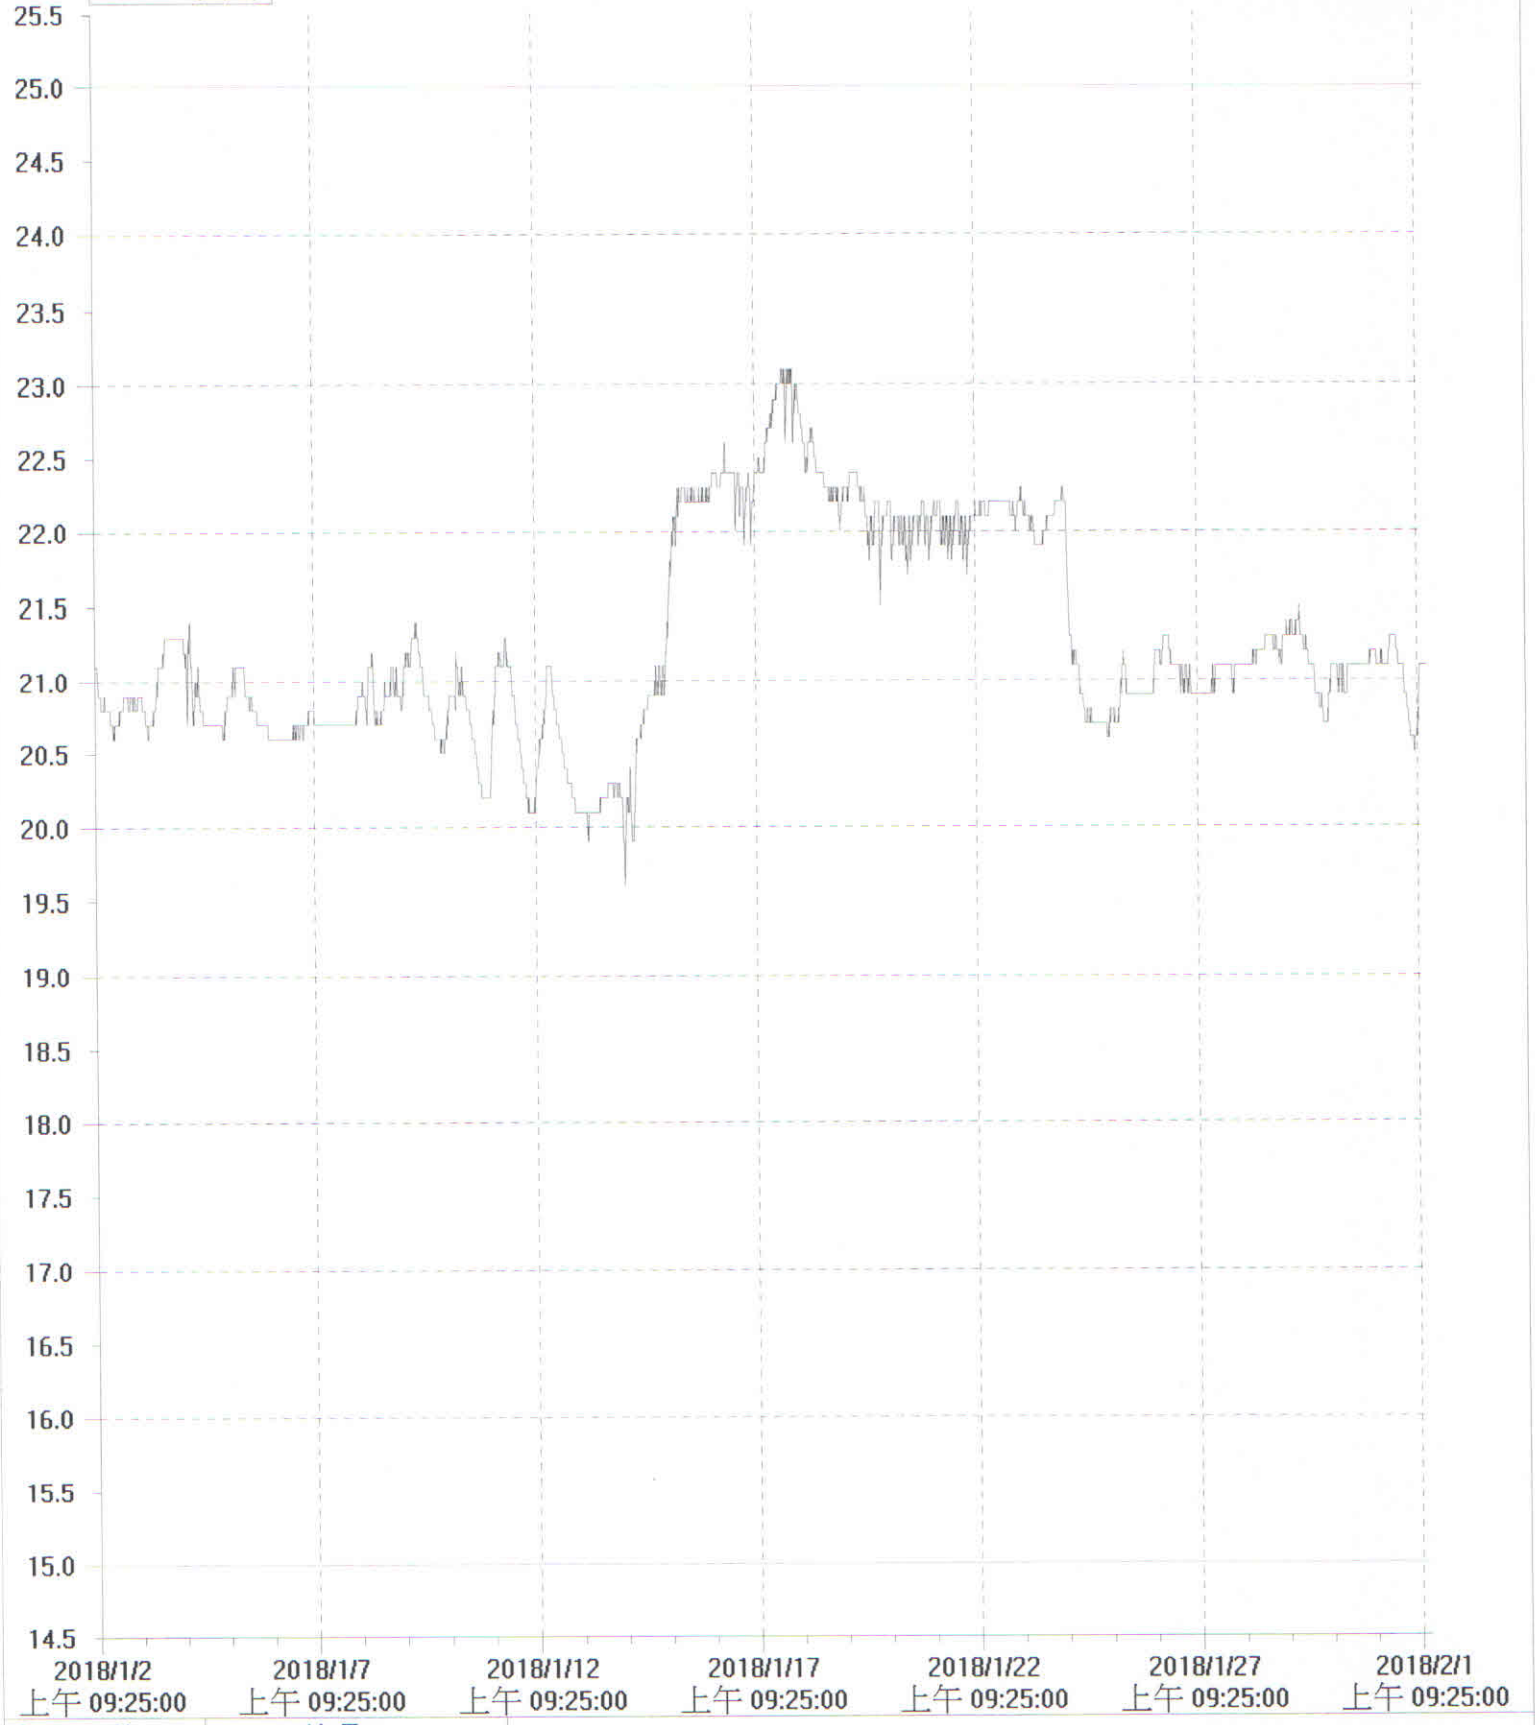

Air Temp (°C)

Sensor Name	Air Temp
Legend	
Description	Room temperature
Serial Number	1333-0016
Product Code	EI-HS-D-32-L
Start	2018/1/2 上午 09:25:00
Finish	2018/2/1 下午 02:25:00
Specification	15.0 to 25.0 °C
Average	21.3 °C
Highest	23.1 °C
Lowest	19.6 °C

Na-2 by 01 Feb 2018