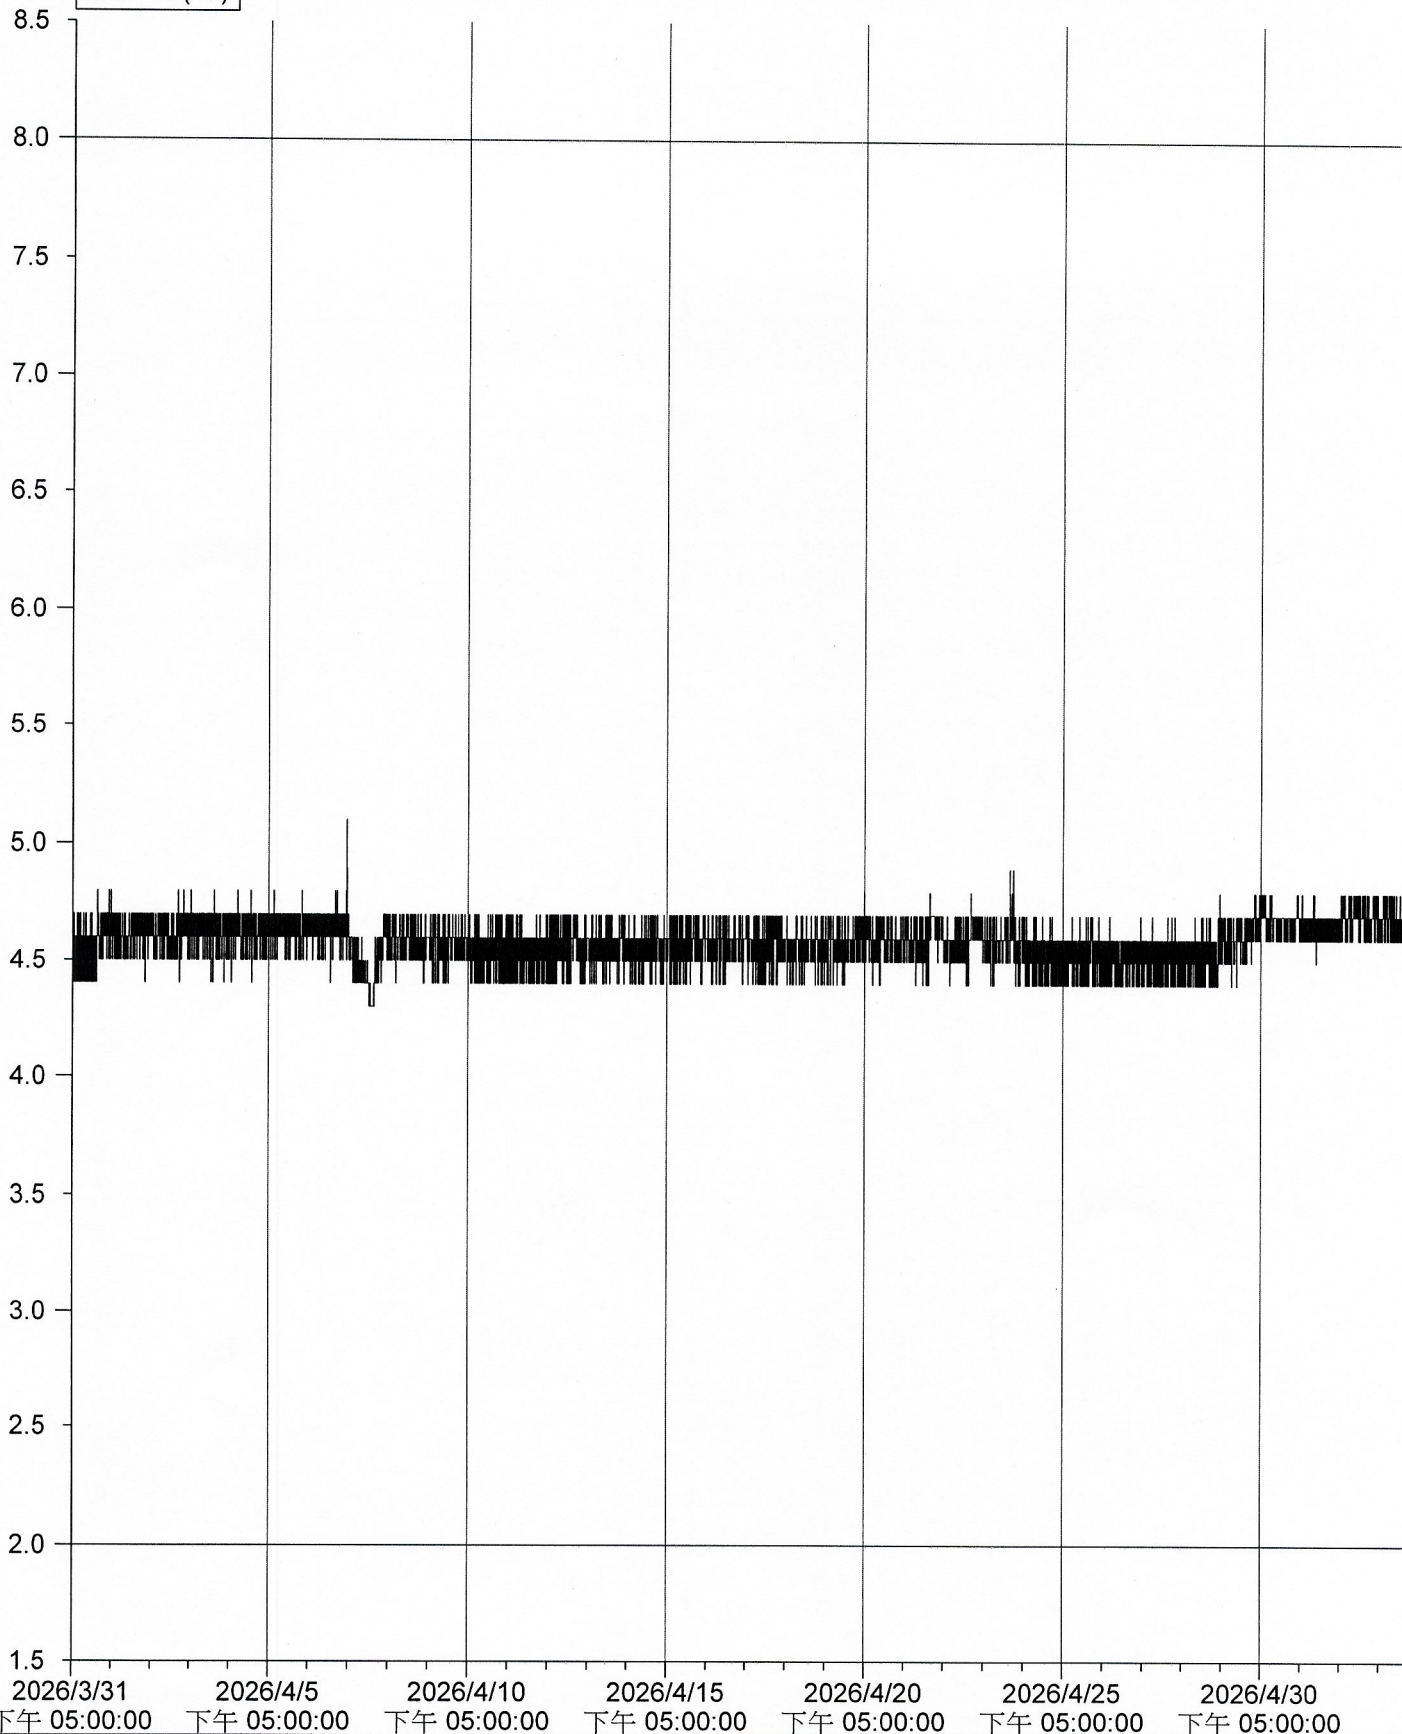

TCVGH Temperature Log

Internal (°C)

2026/3/31 下午 05:00:00 2026/4/5 下午 05:00:00 2026/4/10 下午 05:00:00 2026/4/15 下午 05:00:00 2026/4/20 下午 05:00:00 2026/4/25 下午 05:00:00 2026/4/30 下午 05:00:00

Sensor Name	Internal
Legend	
Description	PHCL-C018
Serial Number	2247-0162
Product Code	EI-IN-D-32-L
Start	2026/3/31 下午 05:00:00
Finish	2026/5/4 上午 08:10:00
Sensor Range	-40.5 to 70.4 °C
Specification	2.0 to 8.0 °C
Average	4.6 °C
Highest	5.1 °C
Lowest	4.3 °C

Yuanan
05 May 2026