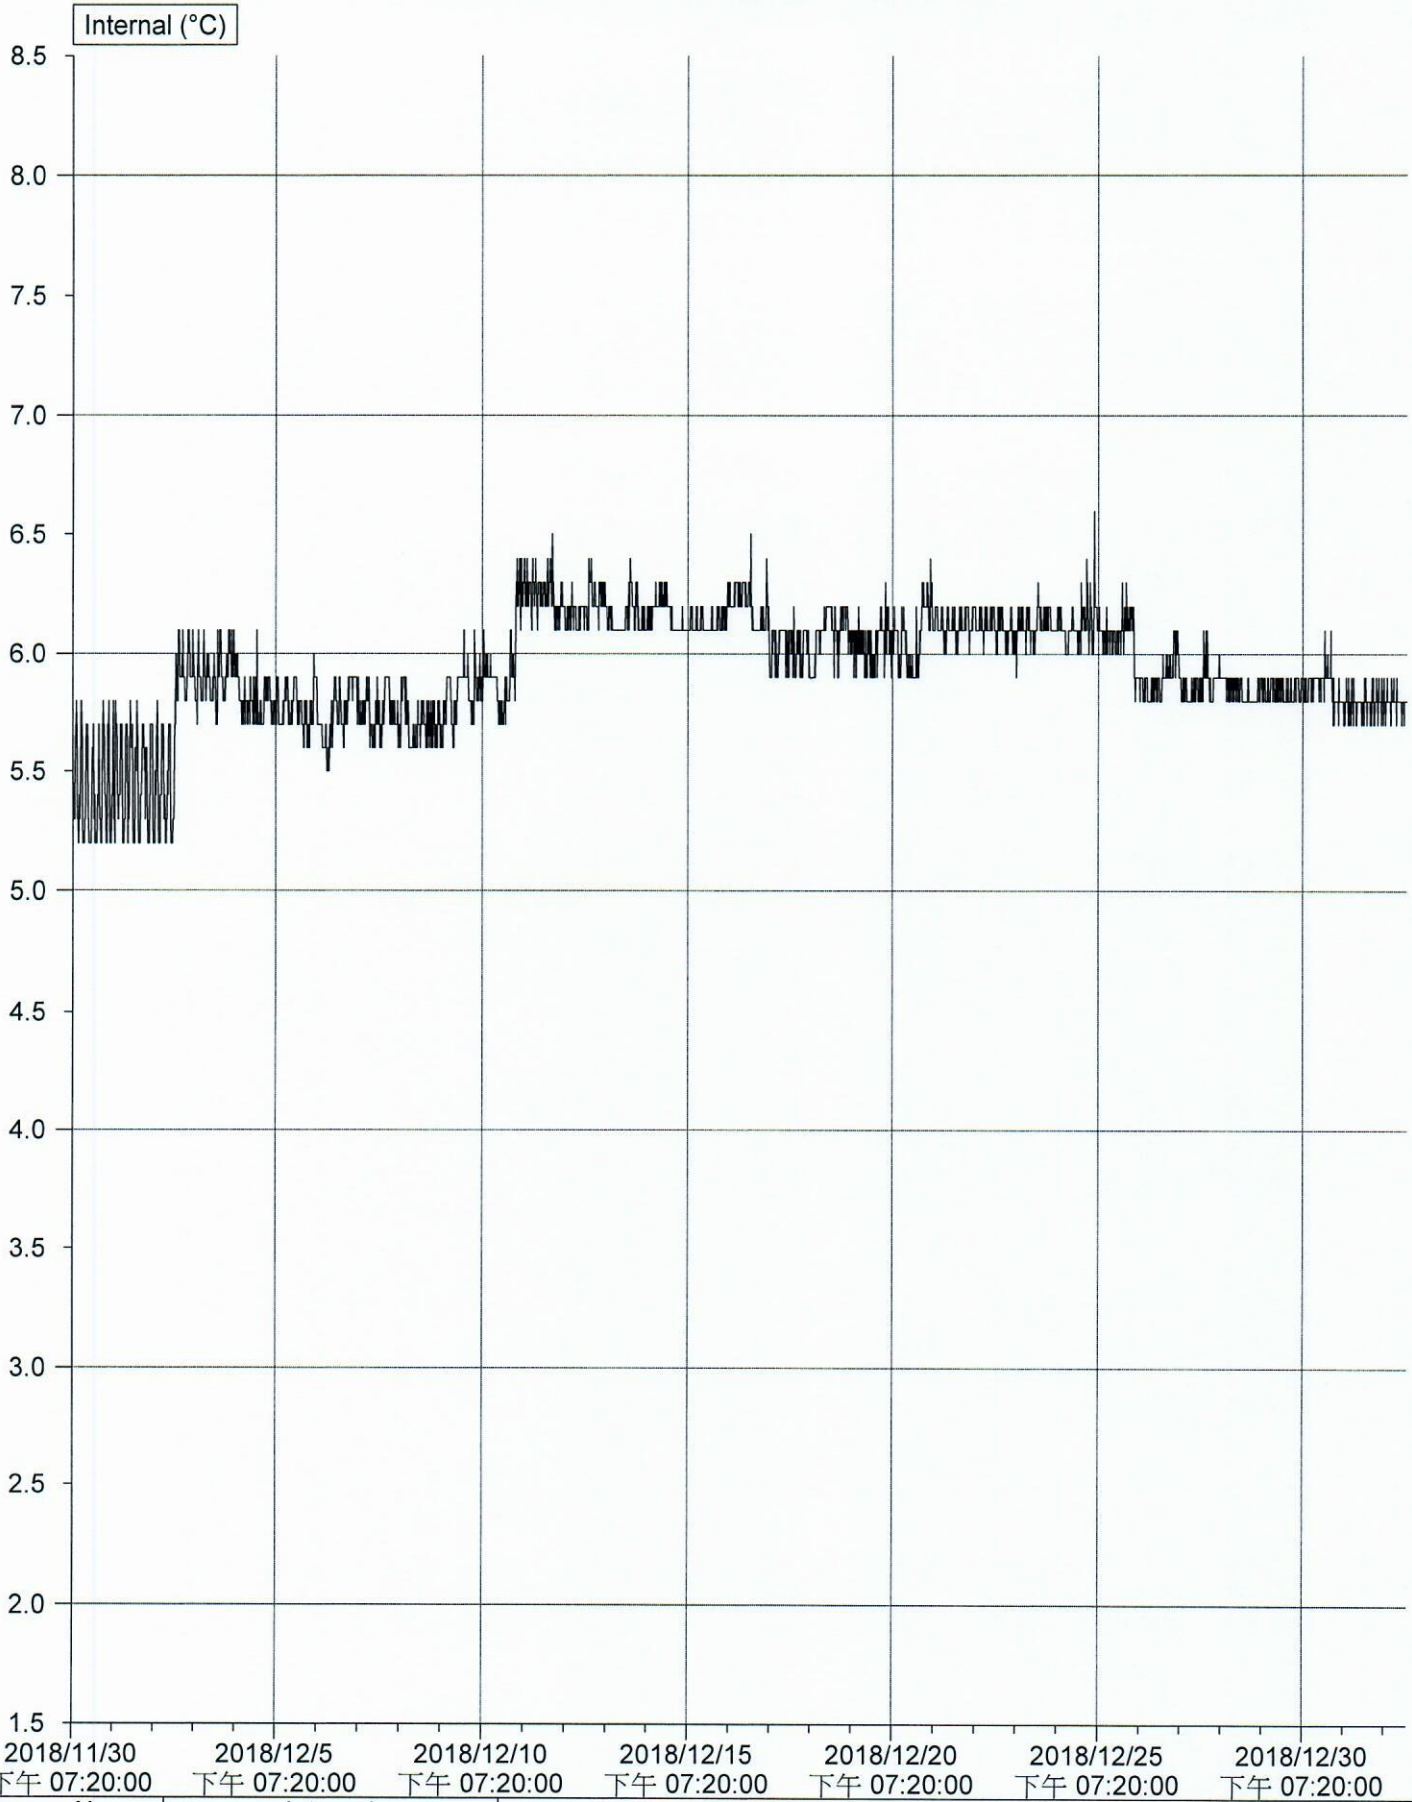

TCVGH Temperature Log

Sensor Name	Internal
Legend	
Description	PHCL-C006
Serial Number	1715-0134
Product Code	EI-IN-D-32-L
Start	2018/11/30 下午 07:20:00
Finish	2019/1/2 上午 08:20:00
Specification	2.0 to 8.0 °C
Average	5.9 °C
Highest	6.6 °C
Lowest	5.2 °C